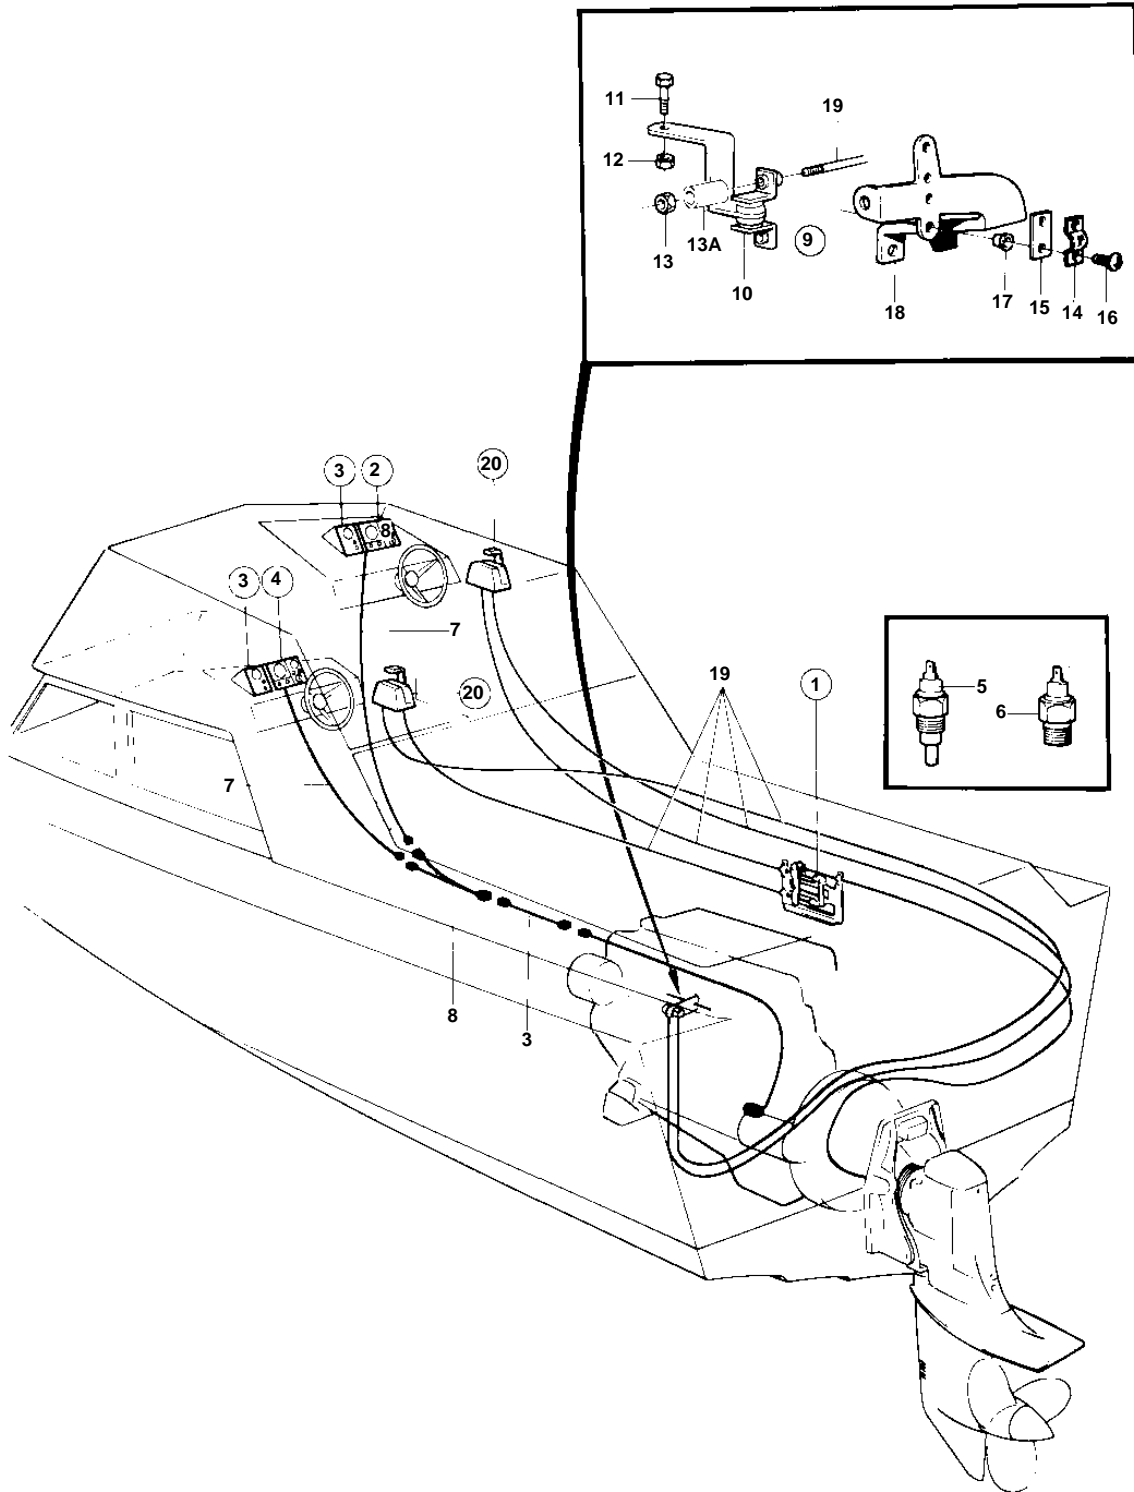

COMMON

7761

COMMON

REF	PART NO.	QTY	DESCRIPTION	SEE SEC.	NOTES
1	828164	1	Collector		
				090-2550	
2	843327	1	Instrument panel		AQD40, TMD40, MD40.
				090-2700	
3		1	INSTRUMENT PANEL INSTRUMENT PANEL	090-2100	FOR LIFT DEVICE.
4		1			SEE GROUP 3
5		1	TEMPERATURE SENDER		SEE GROUP 3
6		1	OIL PRESSURE SENDER		SEE GROUP 3
7		X	CABLE UNIT		SEE GROUP 3
8		1	CABLE UNIT		SEE GROUP 3
9	843551	1	Control		
10	844035	1	· Control arm		
11	955270	1	· Screw		
12	946035	1	· Lock nut		
13	955844	4	· Nut		
13A	841035	2	· Spacer sleeve		
14	819067	1	· Brace		
15	819068	1	· Washer		
16	956079	2	· Screw		
17	843108	2	· Bushing		
18	842996	1	Bracket		SEE GROUP 2D
19		X	CONTROL CABLE	090-0900	
20		X	CONTROL	090-0650	
				090-0700	